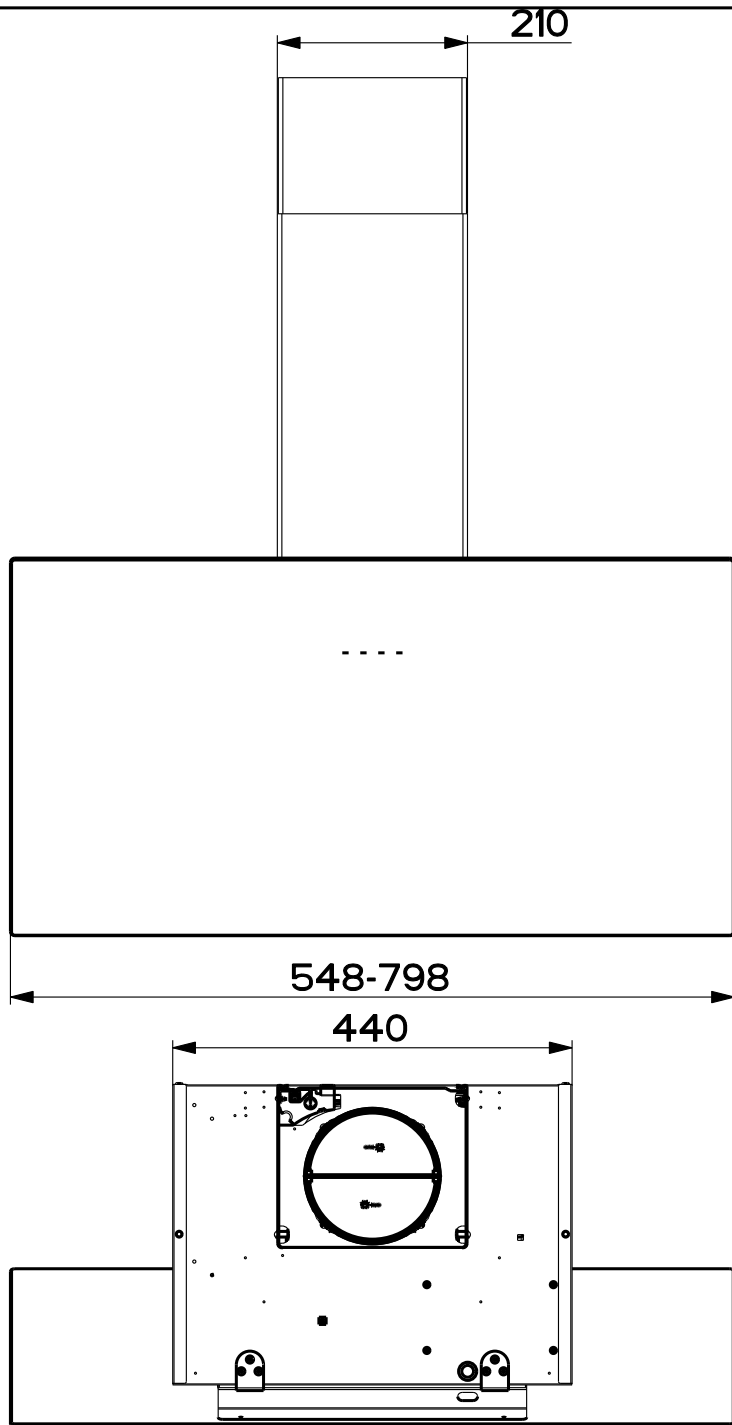

Created by Perelli, Francesco	
Denomination DIMENSIONAL DRW FABER CHM LOW A400-UP A400	
Lang EN 	Sheet 1/2
Modif.by	
Approved by Romani, Fabio	
Approval date 24-Mar-2016	
Doc. status Released	
Drawing N. 47A_889	Rev 01

Created by Perelli, Francesco	
Denomination DIMENSIONAL DRW FABER CHM LOW A400-UP A400	
Lang EN	Sheet 2/2
Modif.by	
Approved by Romani, Fabio	
Approval date 24-Mar-2016	
Doc. status Released	
Drawing N. 47A_889	Rev 01