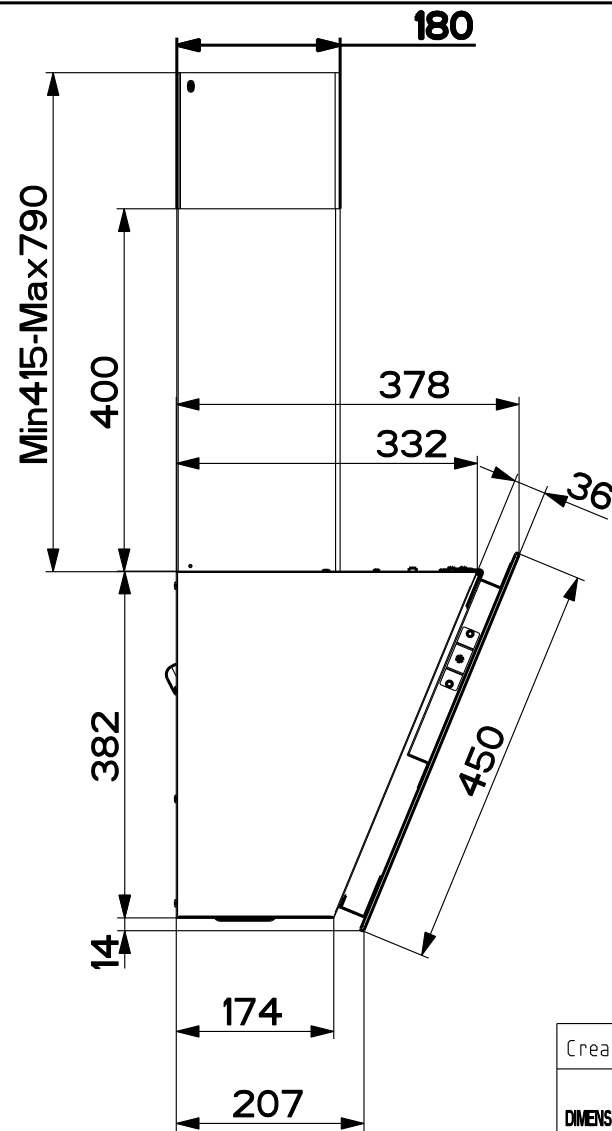

Created by Perelli, Francesco	
Denomination DIMENSIONAL DRW FABER CHM LOW A400-UP A400	
Lang EN 	Sheet 1/2
Modif.by	
Approved by Romani, Fabio	
Approval date 24-Mar-2016	
Doc. status Released	
Drawing N. 47A_889	Rev 01

Created by Perelli, Francesco	
Denomination DIMENSIONAL DRW FABER CHM LOW A400-UP A400	
Lang EN	Sheet 2/2
Modif.by	
Approved by Romani, Fabio	
Approval date 24-Mar-2016	
Doc. status Released	
Drawing N. 47A_889	Rev 01